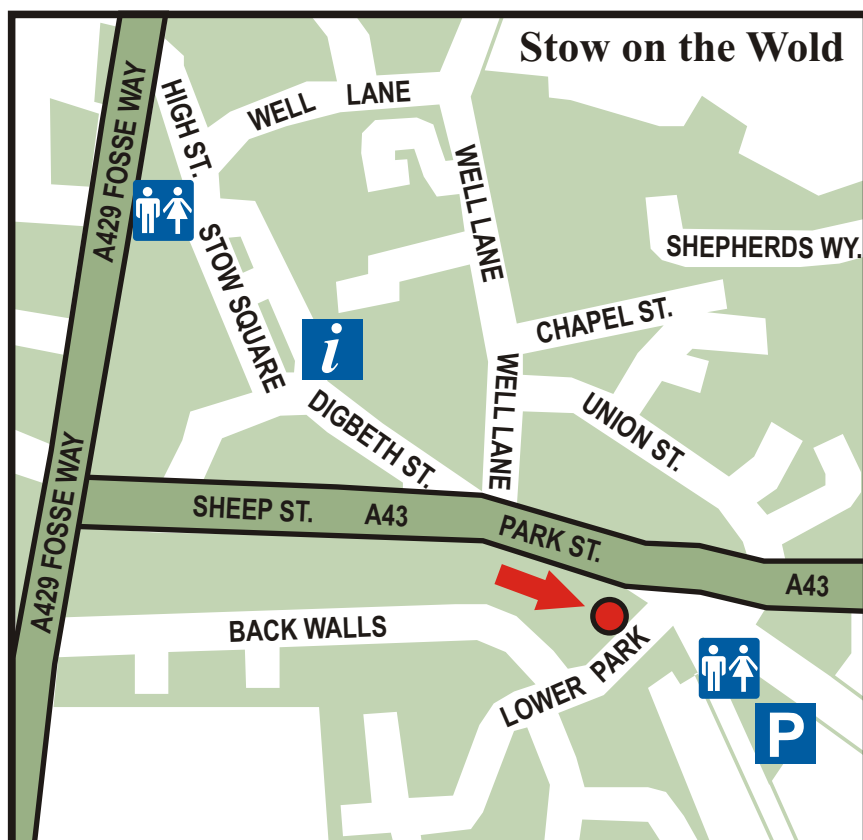

Stow Cottages

How to find Broad Oak Cottage

Tel: 01451 870363

From the North

From Junction 15 of the M40. Take the A429 South (Signposted Cirencester) until you arrive in Stow on the Wold. Turn left at the third set of traffic lights onto Sheep Street. Broad Oak Cottage is located on the corner of the first right-hand turn.

From the South

From Junction 8 of the M40, follow the A40 around the outskirts of Oxford and then take the A44 all the way to Moreton in Marsh. In Moreton turn left onto the A429 and stay on this road for about 5 miles until you arrive in Stow on the Wold. Turn left at the third set of traffic lights onto Sheep Street. Broad Oak Cottage is located on the corner of the first right-hand turn.

Train Services:

If you wish to visit London during your stay, you can make use of the direct service between Moreton-in-Marsh station and London Paddington. This journey takes approximately 1.5 hours.

For further information, including timetables, visit the National Rail web site at www.nationalrail.co.uk.